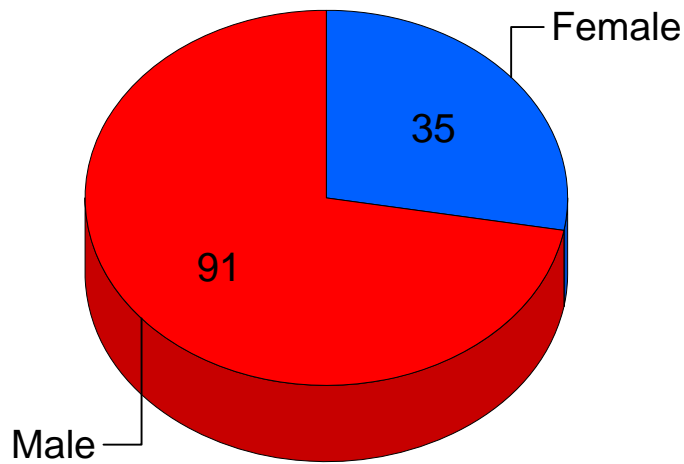

Saskatchewan MISSING PERSONS 1940 - 2017

Victim's Gender

■ Female	27.8%
■ Male	72.2%
Total:	100.0%

Total Cases In Saskatchewan To Date: 126

Prepared by:
RCMP
Major Case
Management
Saskatoon, SK

Last Updated:
2017-06-22