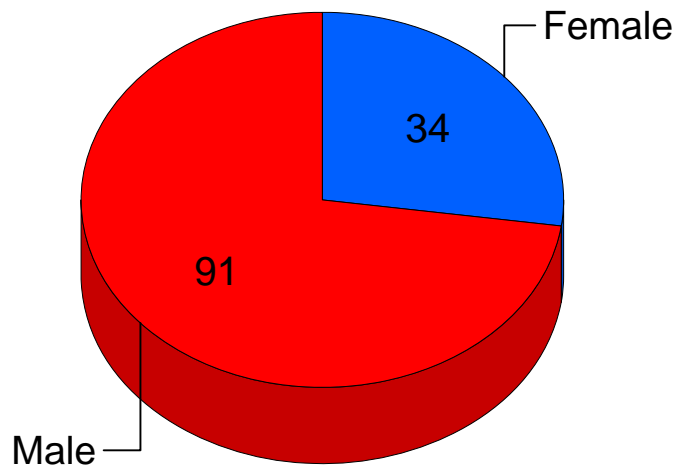

Saskatchewan MISSING PERSONS 1940 - 2016

Victim's Gender

■ Female	27.2%
■ Male	72.8%
Total:	100.0%

Total Cases In Saskatchewan To Date: 125

Prepared by:
RCMP
Major Case
Management
Saskatoon, SK

Last Updated:
2016-09-22